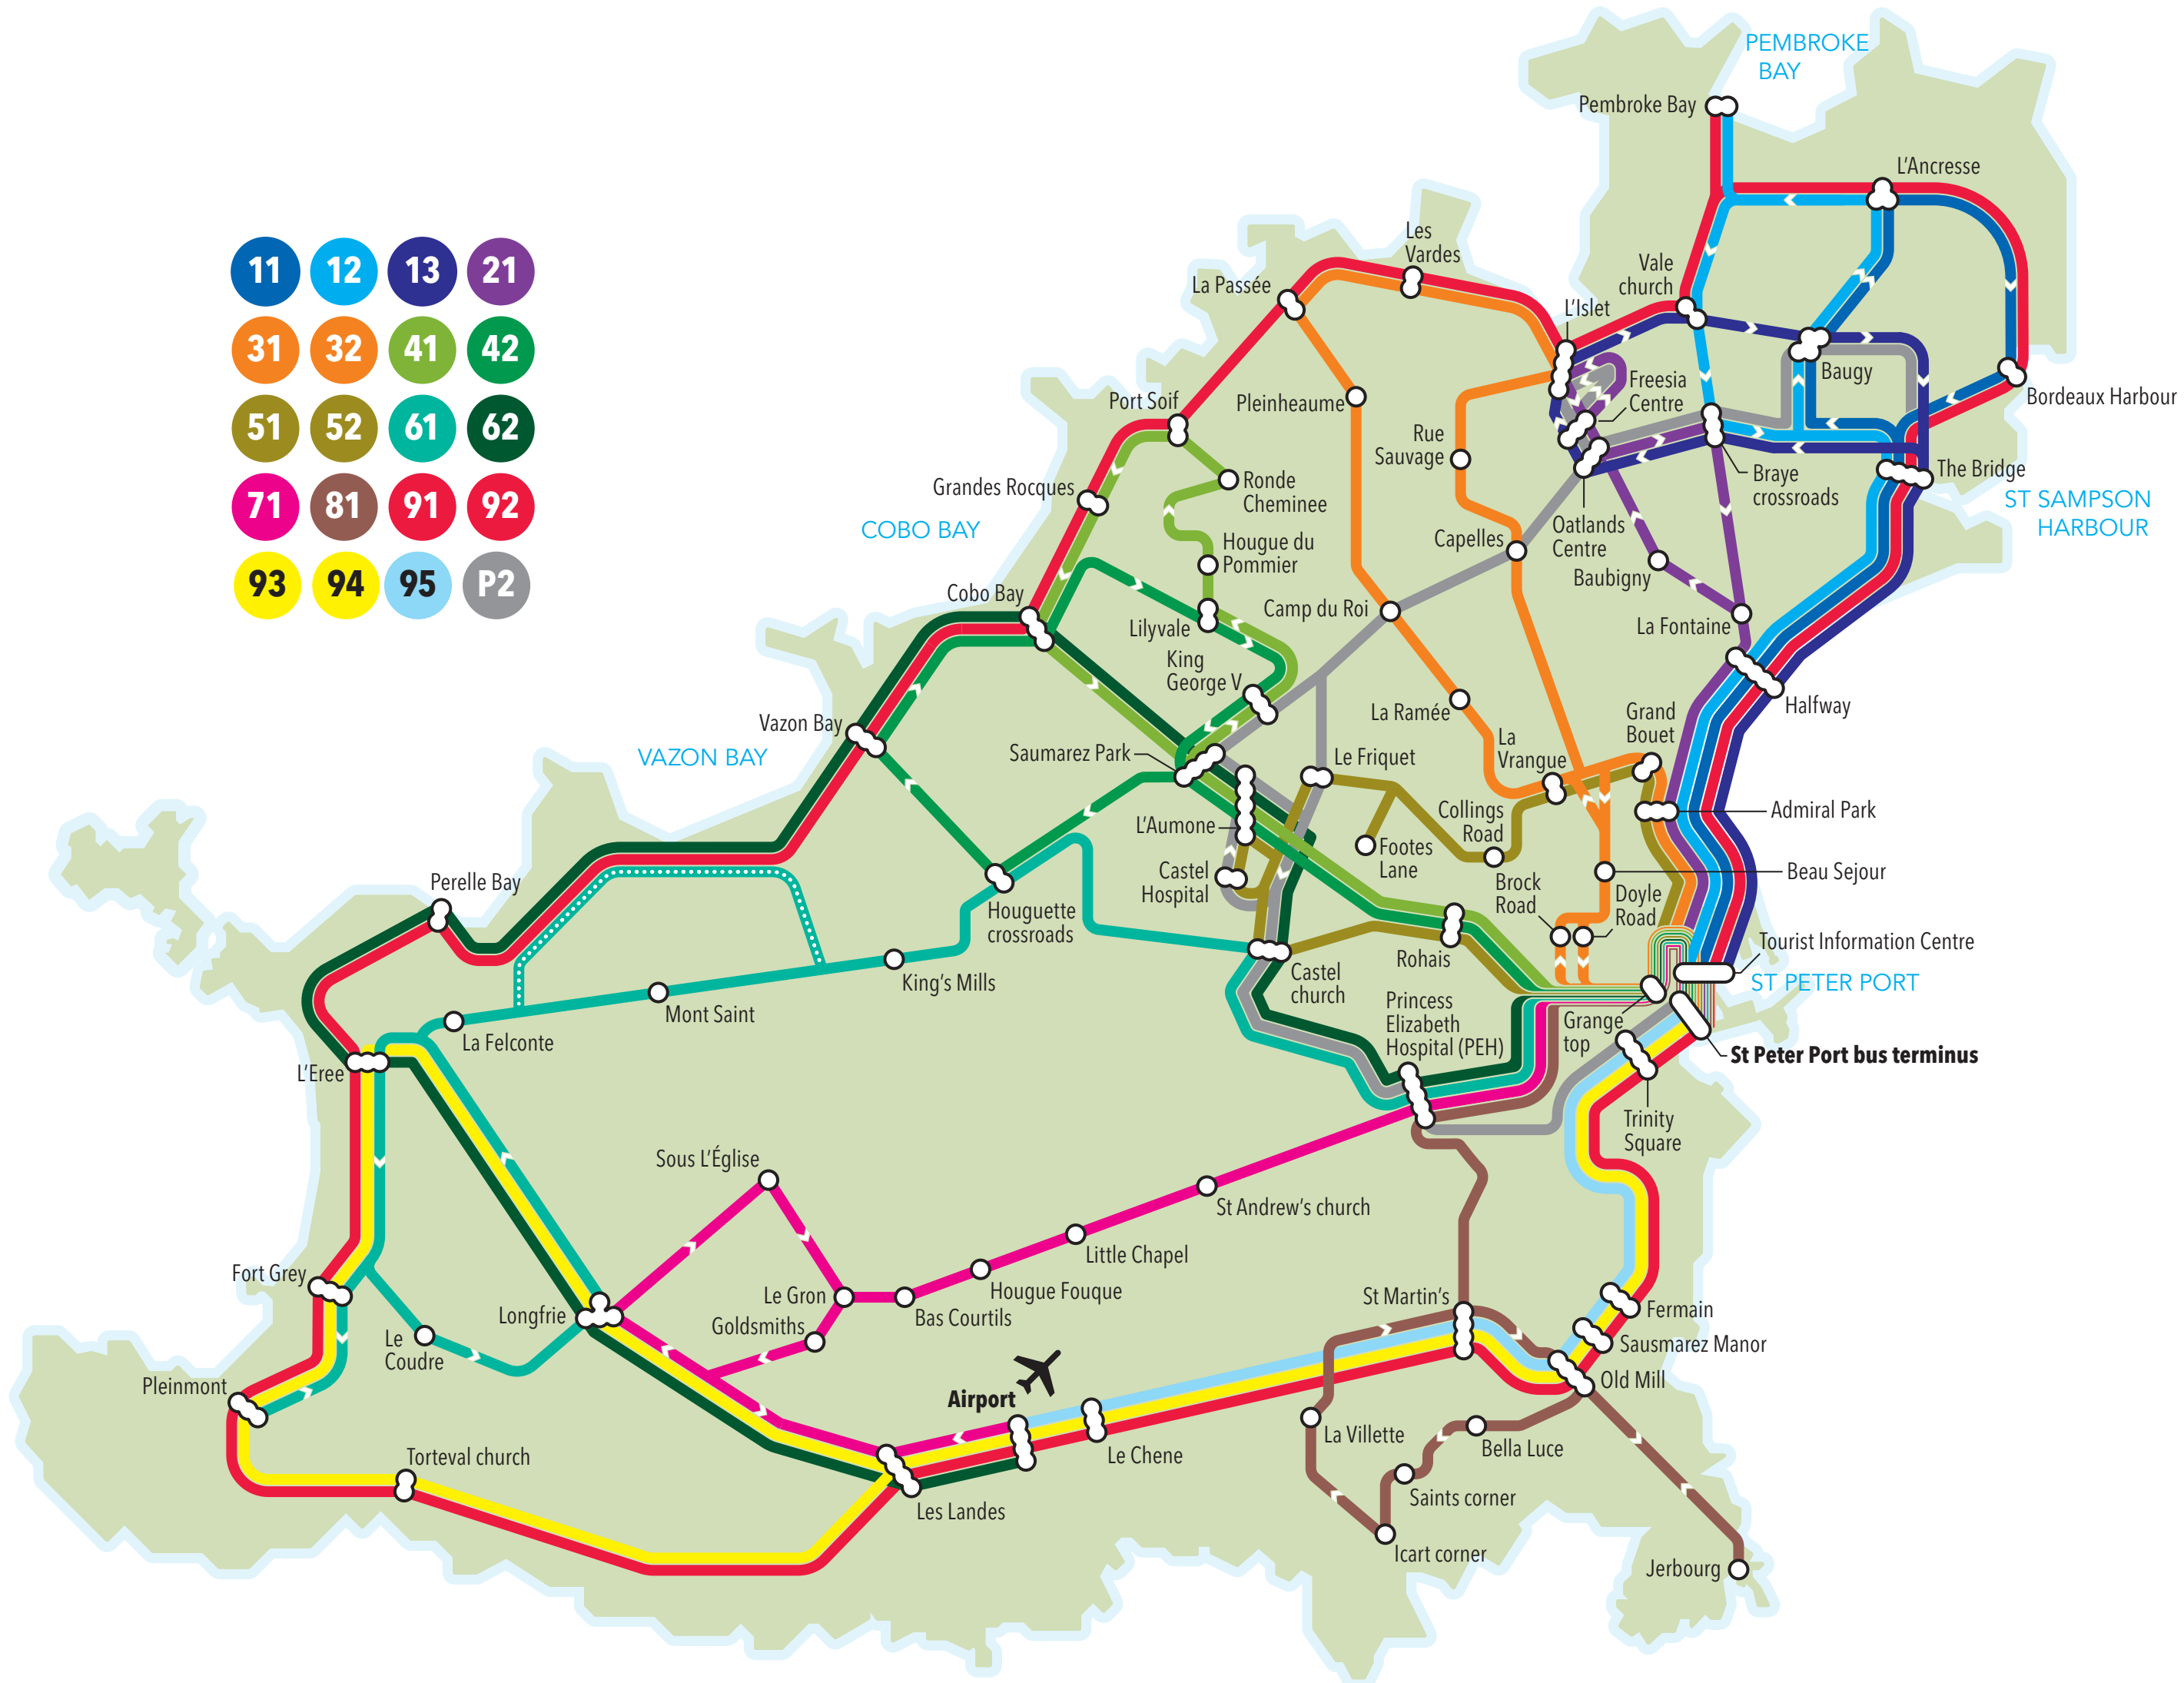

- |    |    |    |    |
|----|----|----|----|
| 11 | 12 | 13 | 21 |
| 31 | 32 | 41 | 42 |
| 51 | 52 | 61 | 62 |
| 71 | 81 | 91 | 92 |
| 93 | 94 | 95 | P2 |

Pembroke Bay, L'Ancrese, Vale church, Freesia Centre, Baugy, Bordeaux Harbour, The Bridge, ST SAMPSON HARBOUR, Braye crossroads, Oatlands Centre, Baubigny, La Fontaine, Halfway, Grand Bouet, Admiral Park, Beau Sejour, Tourist Information Centre, ST PETER PORT, St Peter Port bus terminus, Trinity Square, Grange top, Doyle Road, Brock Road, Collings Road, La Vrangue, La Ramée, Le Friquet, Saumarez Park, King George V, Lilyvale, Camp du Roi, La Passée, Les Vardes, Pleinheume, Port Soif, Grandes Rocques, Ronde Cheminee, Hougue du Pommier, Capelles, Saumarez Park, L'Aumone, Castel Hospital, Castel church, Princess Elizabeth Hospital (PEH), Rohais, St Andrew's church, Little Chapel, Hougue Fouque, Bas Courtils, Le Gron Goldsmiths, Sous L'Église, Longfrie, Le Coudre, Fort Grey, Pleinmont, Perelle Bay, Vazon Bay, Cobo Bay, King's Mills, Mont Saint, La Felconte, L'Eree, Torteval church, Les Landes, Le Chene, La Villette, Bella Luce, Saints corner, Icart corner, Jerbourg, Old Mill, Sausmarez Manor, Fermain, St Martin's.